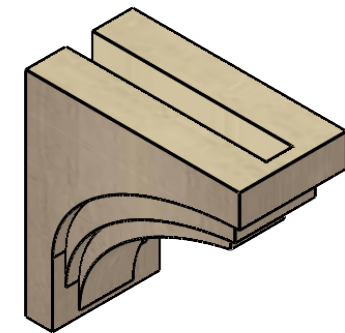

ITEM NUMBER: CORU04X08X08ROCRCPR

4"W X 8"D X 8"H SERIES 1 CLASSIC ROCKFORD ROUGH CEDAR TIMBERTHANE
FAUX WOOD CORBEL, PRIMED

SIDE PROFILE

FRONT PROFILE

ISOMETRIC

EKENA MILLWORK
2300 WEST MAIN ST.
CLARKSVILLE, TX 75426
TOLL FREE: 866-607-0453
WWW.EKENAMILLWORK.COM

NOTES

1. INSTALLATION TO BE COMPLETED IN ACCORDANCE WITH MANUFACTURER'S SPECIFICATIONS.
2. DRAWING MAY NOT BE TO SCALE
3. THIS DRAWING IS INTENDED FOR DESIGN AND PLANNING PURPOSES ONLY.
4. ALL INFORMATION CONTAINED HEREIN WAS CURRENT AT THE TIME OF DEVELOPMENT BUT MUST BE REVIEWED AND APPROVED BY THE PRODUCT MANUFACTURER TO BE CONSIDERED ACCURATE.
5. TIMBERTHANE ARCHITECTURAL PRODUCTS ARE MADE FROM HIGH DENSITY URETHANE AND COME FACTORY PRIMED