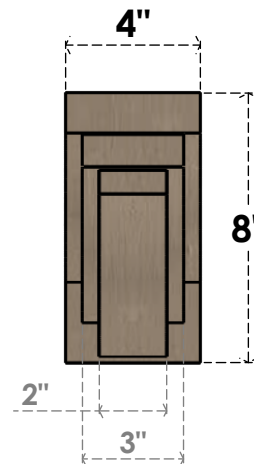

ITEM NUMBER: CORU04X08X08ROCRCPR

4"W X 8"D X 8"H SERIES 1 CLASSIC ROCKFORD ROUGH CEDAR TIMBERTHANE
FAUX WOOD CORBEL, PRIMED

SIDE PROFILE

FRONT PROFILE

ISOMETRIC

EKENA MILLWORK
2300 WEST MAIN ST.
CLARKSVILLE, TX 75426
TOLL FREE: 866-607-0453
WWW.EKENAMILLWORK.COM

NOTES

1. INSTALLATION TO BE COMPLETED IN ACCORDANCE WITH MANUFACTURER'S SPECIFICATIONS.
2. DRAWING MAY NOT BE TO SCALE
3. THIS DRAWING IS INTENDED FOR DESIGN AND PLANNING PURPOSES ONLY.
4. ALL INFORMATION CONTAINED HEREIN WAS CURRENT AT THE TIME OF DEVELOPMENT BUT MUST BE REVIEWED AND APPROVED BY THE PRODUCT MANUFACTURER TO BE CONSIDERED ACCURATE.
5. TIMBERTHANE ARCHITECTURAL PRODUCTS ARE MADE FROM HIGH DENSITY URETHANE AND COME FACTORY PRIMED