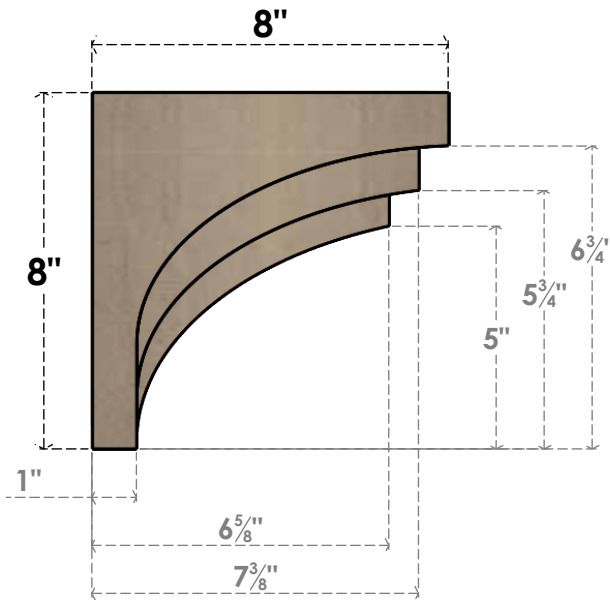

ITEM NUMBER: CORU04X08X08ROCRCPR

4"W X 8"D X 8"H SERIES 1 CLASSIC ROCKFORD ROUGH CEDAR TIMBERTHANE
FAUX WOOD CORBEL, PRIMED

SIDE PROFILE

FRONT PROFILE

ISOMETRIC

EKENA MILLWORK
2300 WEST MAIN ST.
CLARKSVILLE, TX 75426
TOLL FREE: 866-607-0453
WWW.EKENAMILLWORK.COM

NOTES

1. INSTALLATION TO BE COMPLETED IN ACCORDANCE WITH MANUFACTURER'S SPECIFICATIONS.
2. DRAWING MAY NOT BE TO SCALE
3. THIS DRAWING IS INTENDED FOR DESIGN AND PLANNING PURPOSES ONLY.
4. ALL INFORMATION CONTAINED HEREIN WAS CURRENT AT THE TIME OF DEVELOPMENT BUT MUST BE REVIEWED AND APPROVED BY THE PRODUCT MANUFACTURER TO BE CONSIDERED ACCURATE.
5. TIMBERTHANE ARCHITECTURAL PRODUCTS ARE MADE FROM HIGH DENSITY URETHANE AND COME FACTORY PRIMED